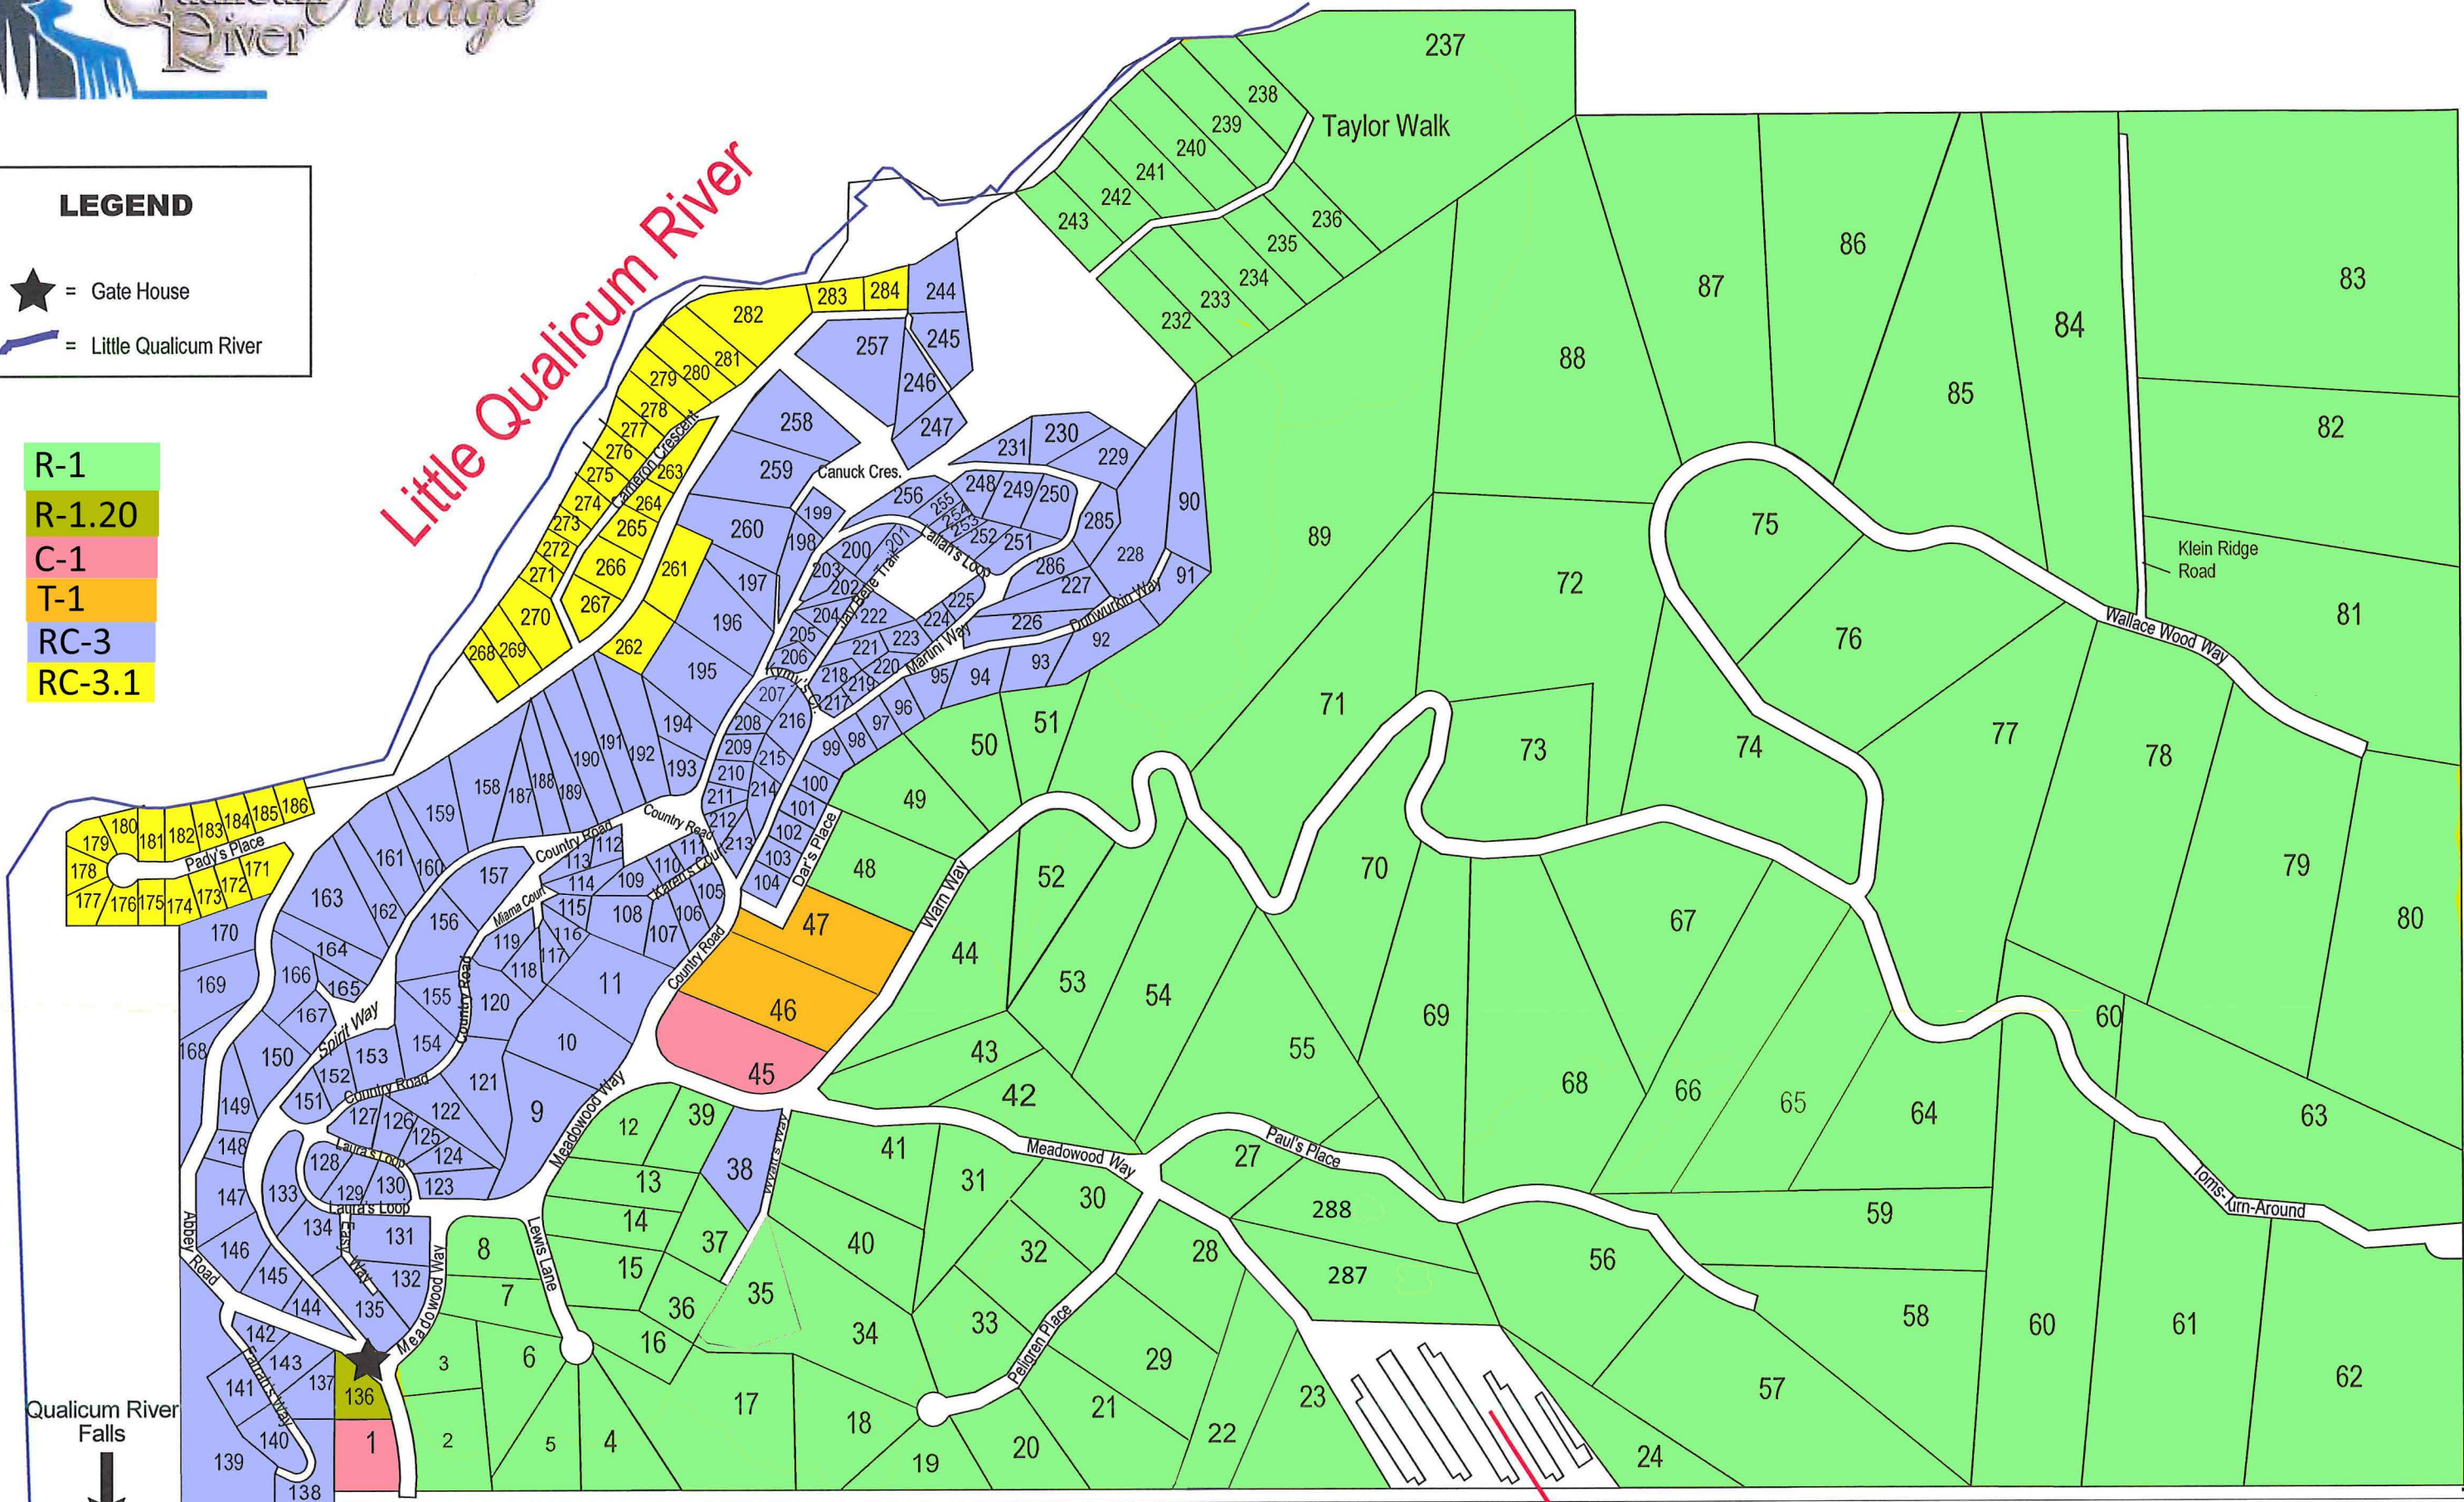

**LEGEND**

- ★ = Gate House
- = Little Qualicum River

- R-1
- R-1.20
- C-1
- T-1
- RC-3
- RC-3.1

★ GUARDHOUSE & GATE

STORAGE FACILITIES